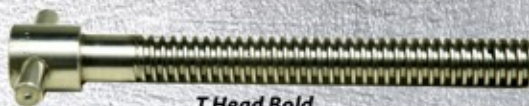

TENGCO

Global Sourcing for Custom Manufactured
Fasteners, Parts & Assemblies

Tengco Knows the Automotive Industry

Our extensive product knowledge helps you reduce in-house inventory and lower product costs. Shown are just a few of the many parts Tengco can custom produce for the automotive industry.

Connector Terminal

Mounting Stud

T Head Bolt

Push Rod Pin

Terminal Pin

Hitchpin Lanyard

Stud

Bleeder Screw

Clevis Yoke and Pin

Circuit Breaker

Quick Link

Grip Nut

Lock Washer

Hex Wheelnut

Life Seal

Hitch